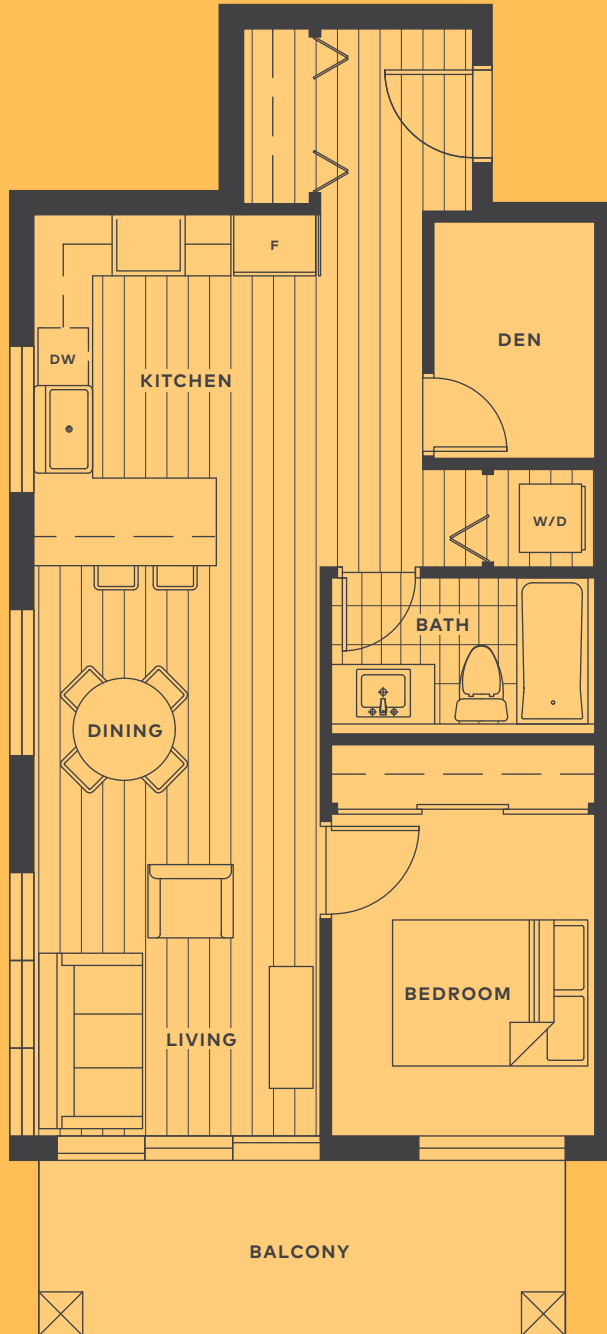

H

1 BEDROOM + DEN INTERIOR 744 SQFT
1 BATHROOM EXTERIOR 108 SQFT

Level 2-3

Level 4

The developers reserve the right to make modifications to floorplans, project design, materials and specifications to maintain the high standards of this development. E & O.E. This is not an offering for sale. Any such offering can only be made with a disclosure statement. E & O.E.