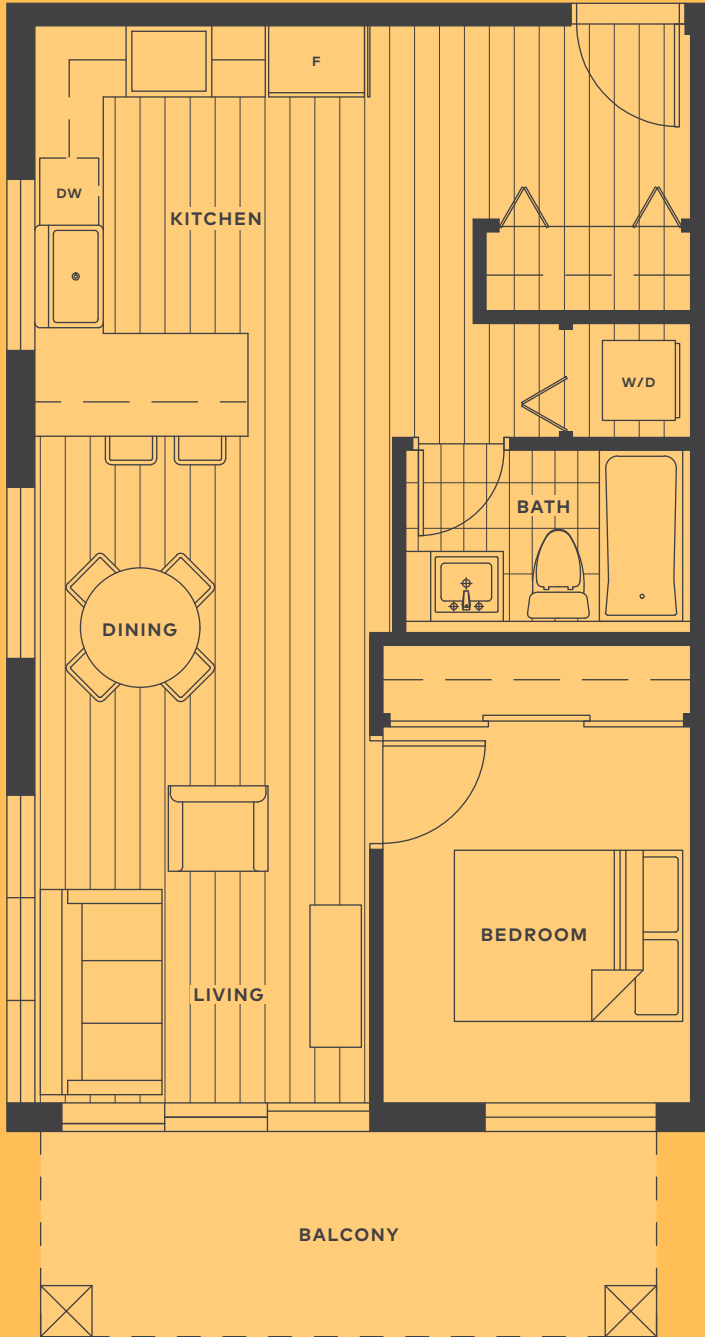

H1

1 BEDROOM INTERIOR 665 SQFT
1 BATHROOM EXTERIOR 108 SQFT

Level 1

The developers reserve the right to make modifications to floorplans, project design, materials and specifications to maintain the high standards of this development. E & O.E. This is not an offering for sale. Any such offering can only be made with a disclosure statement. E & O.E.